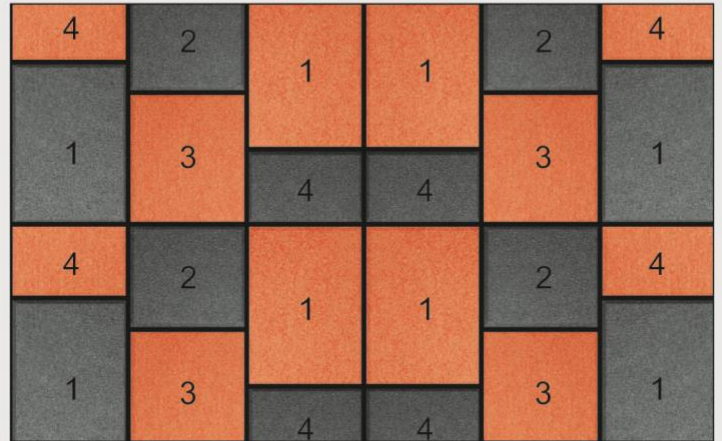

Goa's Largest Manufacturer of Premium Exterior Flooring Products since 2004

Thickness 60mm

Suggested laying Pattern (2 colours combination)

Pattern 1

Pattern 2

Pattern 3

Pattern 4