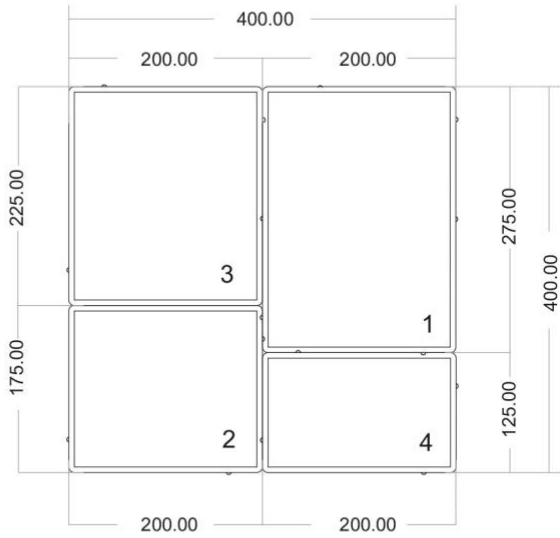

Goa's Largest Manufacturer of Premium Exterior Flooring Products since 2004

Thickness 60mm

Suggested laying Pattern (2 colours combination)

Pattern 1

Pattern 2

Pattern 3

Pattern 4