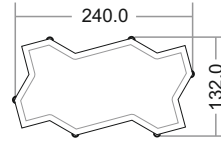

Thickness available 60mm, 80mm & 100mm

- Available in SHOT BLASTED and ANTI SKID finish.
- Manufactured using imported, UV resistant pigments for that rich look which lasts for decades.
- Our Pavers come with Exflor's Legendary strength and load bearing capability.
- Visit www.exflor.com for product selection tool and other resources.