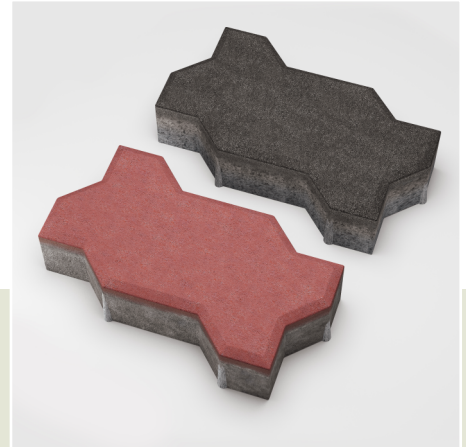

Goa's Largest Manufacturer of Premium Exterior Flooring Products since 2004

DESAI CONCRETE CASTINGS

411, Dempo Towers, Patto Plaza, Panaji, Goa

7507773413 / 9860092114 / 8806665764

mail@exflor.com

PAVER UNI-LOCK

Thickness available 60mm, 80mm & 100mm

- Available in SHOT BLASTED and ANTI SKID finish.
- Manufactured using imported, UV resistant pigments for that rich look which lasts for decades.
- Our Pavers come with Exflor's Legendary strength and load bearing capability.
- Visit www.exflor.com for product selection tool and other resources.