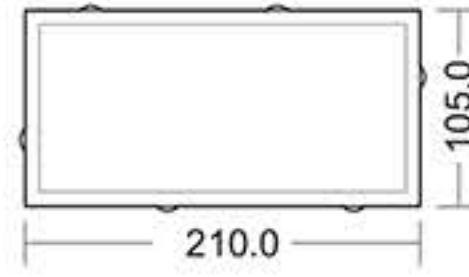

# PAVER BRIC-LOCK

Thickness available 60mm & 80mm

- Available in SHOT BLASTED and ANTI SKID finish.
- Manufactured using imported, UV resistant pigments for that rich look which lasts for decades.
- Our Pavers come with Exflor's Legendary strength and load bearing capability.
- Visit [www.exflor.com](http://www.exflor.com) for product selection tool and other resources.