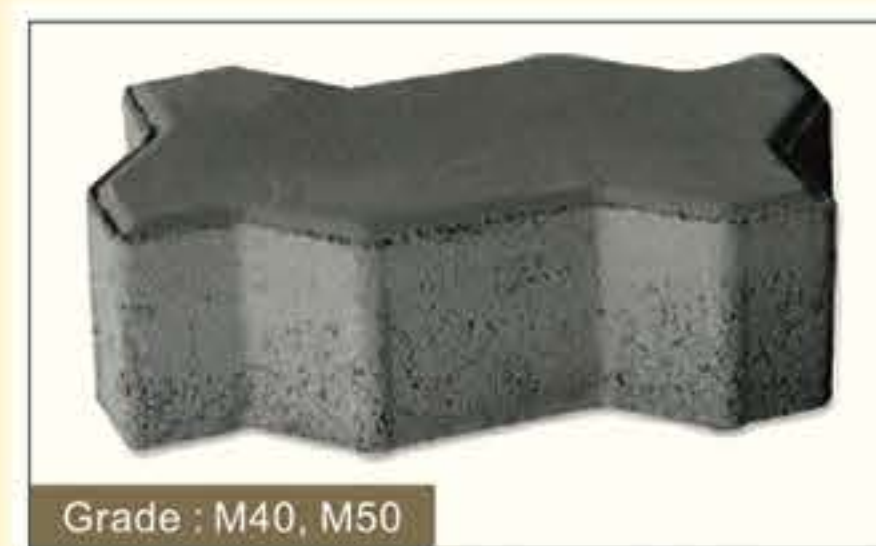

EXFLOR
PAVER BLOCKS AND PAVING TILES

EXFLOR
PAVER BLOCKS AND PAVING TILES

An ISO 9001 : 2008 Company. With ISI Mark.

Standardex

Most commonly used Exflor's Standardex Pavers have set the standards for making any exterior surface look better and be functionally more useful. They are a cut above the rest in terms of quality of material used, strength & anti-skid properties, suitable for light to medium traffic areas.

Grade : M30
Available in 60 mm thickness

Available in 6 different shapes

 Tri-Lock	 I-Lock	 V-Lock
 Brick-Lock	 Uni-Lock	 Elongated

COLOURS

					
Grey	Red	Yellow	Earth	Black	Orange

Superex Pavers

With 80 mm & 100 mm thickness & M40 - M50 grade strengths, Exflor's Superex Pavers are truly the superior choice for heavy traffic areas. Their heavy duty performance & Superior anti - skid properties make them a preferred choice for creating new landmarks in the city.