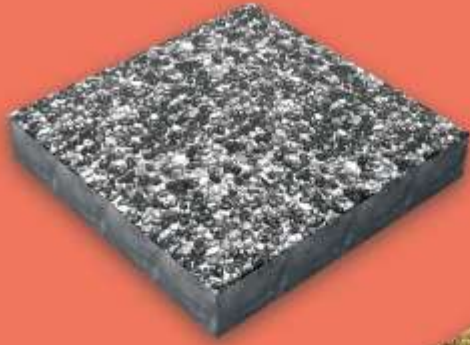

**BLACK & WHITE**

**WASH BETON TILES**  
Exposed Pebble Tile

**BROWN**

## ANTI SKID AND PREMIUM FEEL

The WASH BETON tile is manufactured with our unique tested technology to get that feeling of walking on pebbled sand.

## WASH BETON TILES

- These tiles are manufactured with even pebbles and similar textures giving the pathway a finished look.
- They can be conveniently cleaned with pressurized water jets.
- Besides in-sites job requires skilled labour for a finished look. Wash Beton tiles give an even look when laid as they are factory made.

People have an inherent liking for pebbled pathways. The traditional way to construct this was to buy pebbles from the market and use skilled labour to embed them on a cemented surface. When the cement hardenes there would be a pebbled pathway laid out.