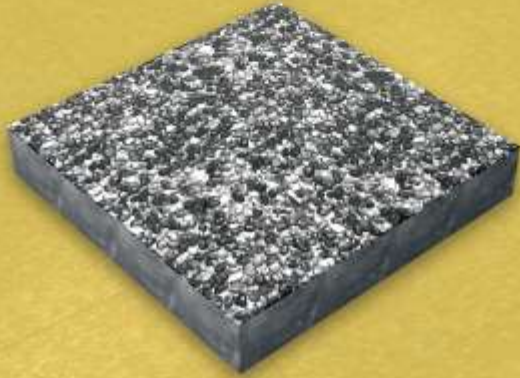

**BLACK & WHITE**

**WASH BETON TILES**  
Exposed Pebble Tile

**BROWN**

## ANTI SKID AND PREMIUM FEEL

The WASH BETON tile is manufactured with our unique tested technology to get that feeling of walking on pebbled sand.

## WASH BETON TILES

- These tiles are manufactured with even pebbles and similar textures giving the pathway a finished look.
- They can be conveniently cleaned with pressurized water jets.
- Besides in-sites job requires skilled labour for a finished look. Wash Beton tiles give an even look when laid as they are factory made.

This required skilled labour who would charge hefty fees for laying. Also since the pebbles were uneven they would just get chipped off from the pathway giving it a shabby look.

We identified the problem and delivered WASH BETON tiles as a solution. These tiles are factory manufactured. They are even in finish and homogeneous in texture and colour.