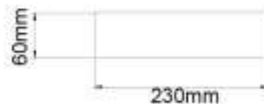

EXFLÖR

An ISO 9001 : 2015 Company.
Product conforms to IS 15658:2008

📍 DESAI CONCRETE CASTINGS
411, Dempo Towers, Patto Plaza,
Panaji, Goa.

☎ 7507773413 / 9860092114 / 8806665764

✉ Email: mail@exflor.com

🌐 Website : www.exflor.com