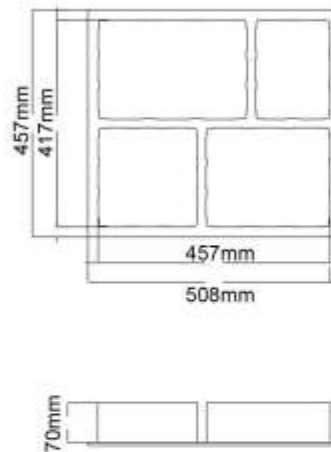

EXFLÖR

An ISO 9001 : 2015 Company.
Product conforms to IS-15658:2008

📍 DESAI CONCRETE CASTINGS
411, Dempo Towers, Patto Plaza,
Panaji, Goa.

☎ 7507773413 / 9860092114 / 8806665764

✉ Email: mail@exflor.com

🌐 Website : www.exflor.com