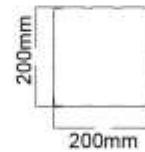

EXFLÖR

An ISO 9001 : 2015 Company.
Product conforms to IS-15658:2008

📍 DESAI CONCRETE CASTINGS
411, Dempo Towers, Patto Plaza,
Panaji, Goa.

☎ 7507773413 / 9860092114 / 8806665764

✉ Email: mail@exflor.com

🌐 Website : www.exflor.com