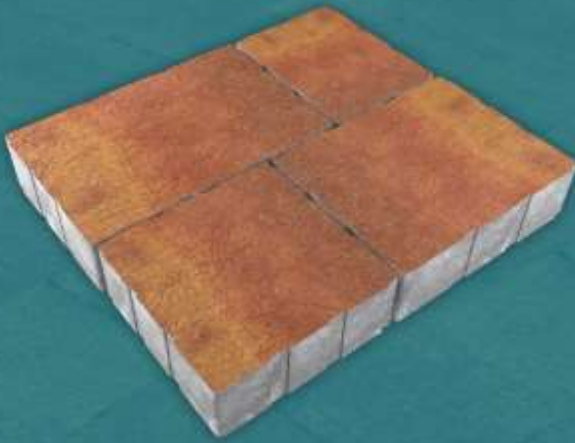

BLENDED PAVER

PAVERS WHICH GIVE A NEVER BEFORE NATURAL
LATERITE STONE LOOK.

The CHIRO has a unique Goan Laterite finish that sets it apart from any other paver. It blends into the Surroundings especially well if you have laterite finishes in your house design.

CHIRO

- It has a natural laterite finish that helps in blending with the local environment.
- Good strength means seldom breakages leading to almost ZERO MAINTENANCE for years. One time investment gives you a classy look for life.
- Every paver top is unique in pattern, unlike those single print pavers that give an unnatural repetitive look to the entire landscape.
- Think of a pattern and describe it to us. Chiro colours and pattern can be CUSTOMISED so you have a unique landscape that stands apart from the rest.
- Compared to other blended pavers CHIRO can be cleaned from moss with just a pressurised jet, ensuring a brand new look year after year.