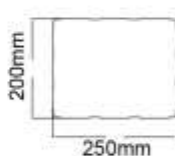

EXFLÖR

An ISO 9001 : 2015 Company.
Product conforms to IS-15658:2008

📍 DESAI CONCRETE CASTINGS
411, Dempo Towers, Patto Plaza,
Panaji, Goa.

☎ 7507773413 / 9860092114 / 8806665764

✉ Email: mail@exflor.com

🌐 Website : www.exflor.com