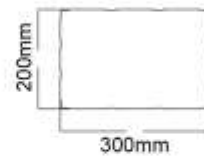

EXFLÖR

An ISO 9001 : 2015 Company.
Product conforms to IS-15658:2008

📍 DESAI CONCRETE CASTINGS
411, Dempo Towers, Patto Plaza,
Panaji, Goa.

☎ 7507773413 / 9860092114 / 8806665764

✉ Email: mail@exflor.com

🌐 Website : www.exflor.com