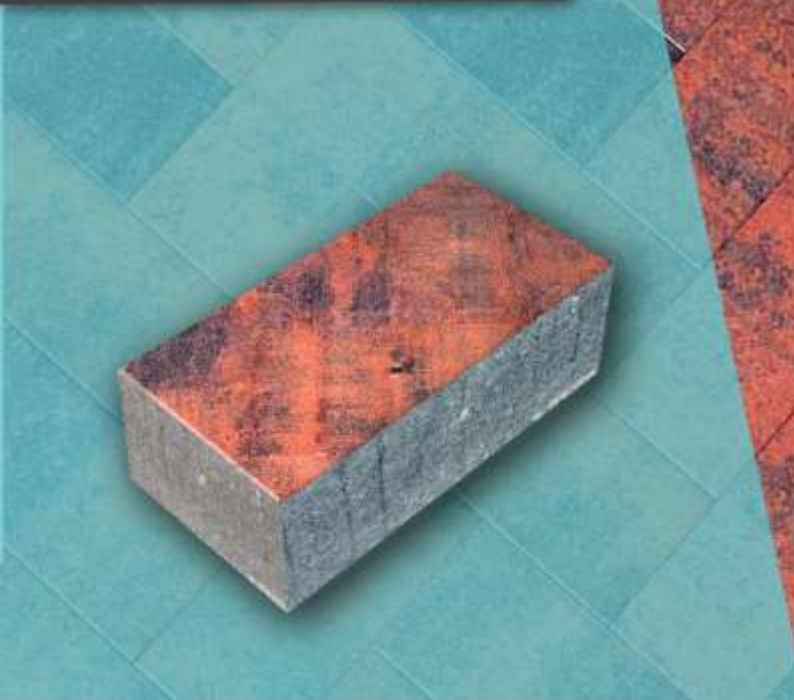

# BLENDED PAVER

ENVISION A BURNT BRICK PATTERN IN YOUR DESIGN THAT IMITATES A CLAY BRICK PAVING

## BURNT BRICK

- BURNT BRICK can be manufactured with different stone finishes. Just envision your finish and describe it to us. We will manufacture uniquely for you.
- Every paver top is unique in pattern, unlike those single print pavers that give an unnatural repetitive look to the entire landscape.
- The paver has an anti-skid stone finish, which means even in rains you can safely walk over them without the fear of skidding and causing injury
- Good strength means seldom breakages leading to almost ZERO MAINTENANCE. Just fit it and forget.
- Easy to maintain. Just clean with pressure wash for years of premium look.