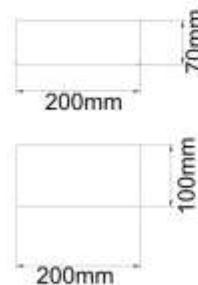

EXFLÖR

An ISO 9001 : 2015 Company.
Product conforms to IS 15658:2008

📍 DESAI CONCRETE CASTINGS
411, Dempo Towers, Patto Plaza,
Panaji, Goa.

☎ 7507773413 / 9860092114 / 8806665764

✉ Email: mail@exflor.com

🌐 Website : www.exflor.com